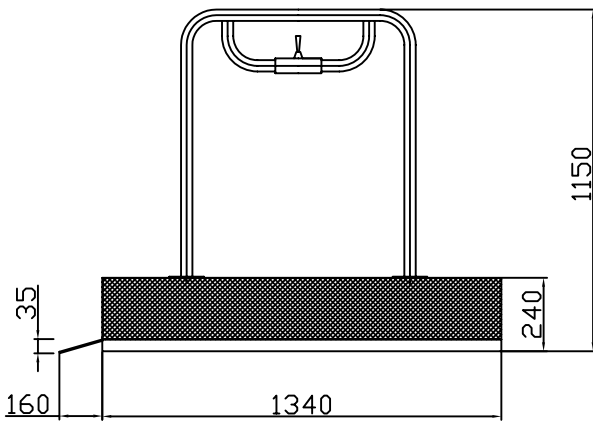

MPR LOW-UP

Technical specification

- Lifting capacity: 250Kg
- Lifting height: 500mm
- Main supply voltage: 230V AC
- Control voltage: 24V DC
- Lifting equipment: 2 pcs of linear actuators
- Lifting speed: 0,01m/sek
- Soft start/stop
- Joy-stick manouver
- Bellows

Options:

- Wider platform (915mm)
- Additional handgrip on the other side
- Manouverhandle with spiralcable
- Manouverpanels on upper and lower level
- Longer ramp (250 mm)

CE
Made in Sweden