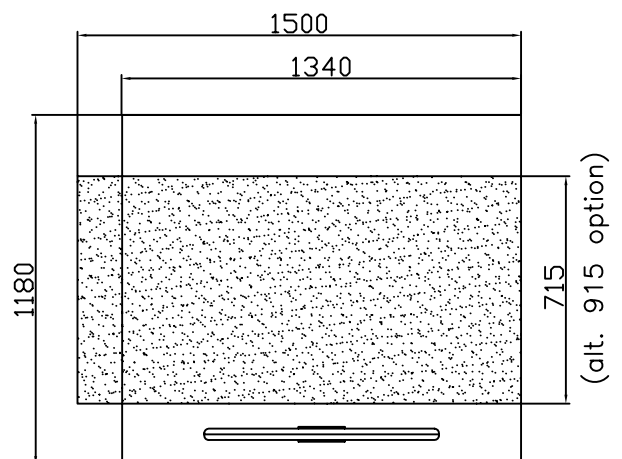

MPR LOW-UP

Technical specification

- Lifting capacity: 250Kg
- Lifting height: 500mm
- Main supply voltage: 230V AC
- Control voltage: 24V DC
- Lifting equipment: 2 pcs of linear actuators
- Lifting speed: 0,01m/sek
- Soft start/stop
- Joy-stick manouver
- Bellows

Options:

- Wider platform (915mm)
- Additional handgrip on the other side
- Manouverhandle with spiralcable
- Manouverpanels on upper and lower level
- Longer ramp (250 mm)

CE
Made in Sweden