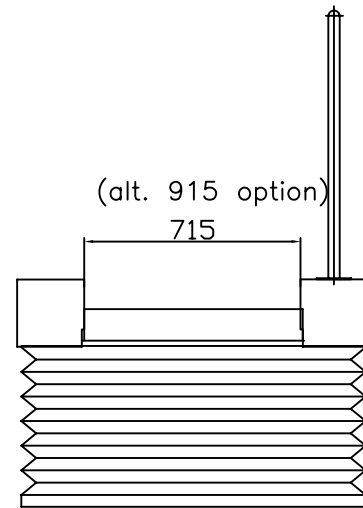

MPR LOW-UP

Technical specification

- Lifting capacity: 250Kg
- Lifting height: 500mm
- Main supply voltage: 230V AC
- Control voltage: 24V DC
- Lifting equipment: 2 pcs of linear actuators
- Lifting speed: 0,01m/sek
- Soft start/stop
- Joy-stick manouver
- Bellows

Options:

- Wider platform (915mm)
- Additional handgrip on the other side
- Manouverhandle with spiralcable
- Manouverpanels on upper and lower level
- Longer ramp (250 mm)

CE
Made in Sweden