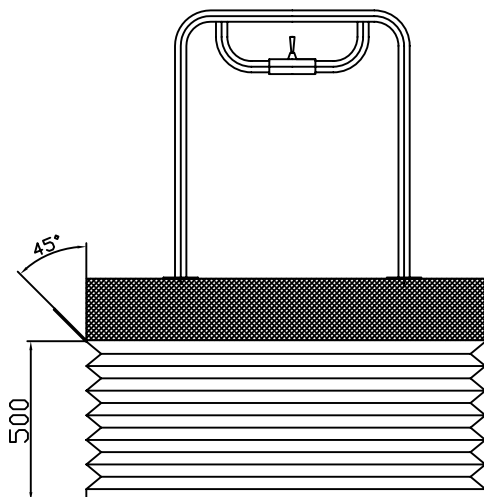

MPR LOW-UP

Technical specification

- Lifting capacity: 250Kg
- Lifting height: 500mm
- Main supply voltage: 230V AC
- Control voltage: 24V DC
- Lifting equipment: 2 pcs of linear actuators
- Lifting speed: 0,01m/sek
- Soft start/stop
- Joy-stick manouver
- Bellows

Options:

- Wider platform (915mm)
- Additional handgrip on the other side
- Manouverhandle with spiralcable
- Manouverpanels on upper and lower level
- Longer ramp (250 mm)

CE
Made in Sweden