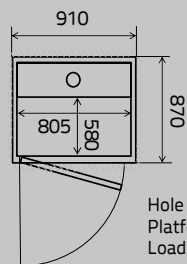

**ARITCO™**

Aritco 4000

Living Collection

Length

Width

580 x 805

Hole through floor: 870x910 mm
Platform: 580x805 mm
Load: 250 kg

880 x 805

Hole through floor: 1170x910 mm
Platform: 880x805 mm
Load: 250 kg

1080 x 805

Hole through floor: 1370x960 mm
(No door on A/C side: 1370x910)
Platform: 1080x805 mm
Load: 250 kg

Dimensions

Platform width 580-1080 mm
Platform length 805 mm
Travel height 250-13000 mm

Hole through floor width 870-1370 mm
Hole through floor length 910-960 mm
Top height 2300 mm

Height of door opening 1800, 1900, 2000 mm
Width of door opening 800, 900 mm

Drive system: Patented screw/nut system