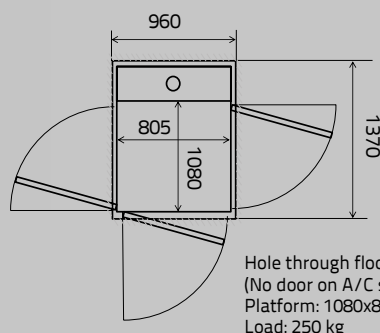

**ARITCO™**

Aritco 4000

Living Collection

Length

Width

580 x 805

Hole through floor: 870x910 mm
Platform: 580x805 mm
Load: 250 kg

880 x 805

Hole through floor: 1170x910 mm
Platform: 880x805 mm
Load: 250 kg

1080 x 805

Hole through floor: 1370x960 mm
(No door on A/C side: 1370x910)
Platform: 1080x805 mm
Load: 250 kg

Dimensions

Platform width 580-1080 mm
Platform length 805 mm
Travel height 250-13000 mm

Hole through floor width 870-1370 mm
Hole through floor length 910-960 mm
Top height 2300 mm

Height of door opening 1800, 1900, 2000 mm
Width of door opening 800, 900 mm

Drive system: Patented screw/nut system