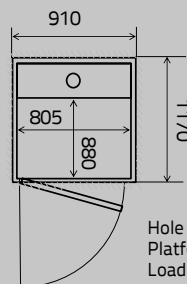

**ARITCO™**

Aritco 4000

Living Collection

Length

Width

580 x 805

Hole through floor: 870x910 mm
Platform: 580x805 mm
Load: 250 kg

880 x 805

Hole through floor: 1170x910 mm
Platform: 880x805 mm
Load: 250 kg

1080 x 805

Hole through floor: 1370x960 mm
(No door on A/C side: 1370x910)
Platform: 1080x805 mm
Load: 250 kg

Dimensions

Platform width 580-1080 mm
Platform length 805 mm
Travel height 250-13000 mm

Hole through floor width 870-1370 mm
Hole through floor length 910-960 mm
Top height 2300 mm

Height of door opening 1800, 1900, 2000 mm
Width of door opening 800, 900 mm

Drive system: Patented screw/nut system